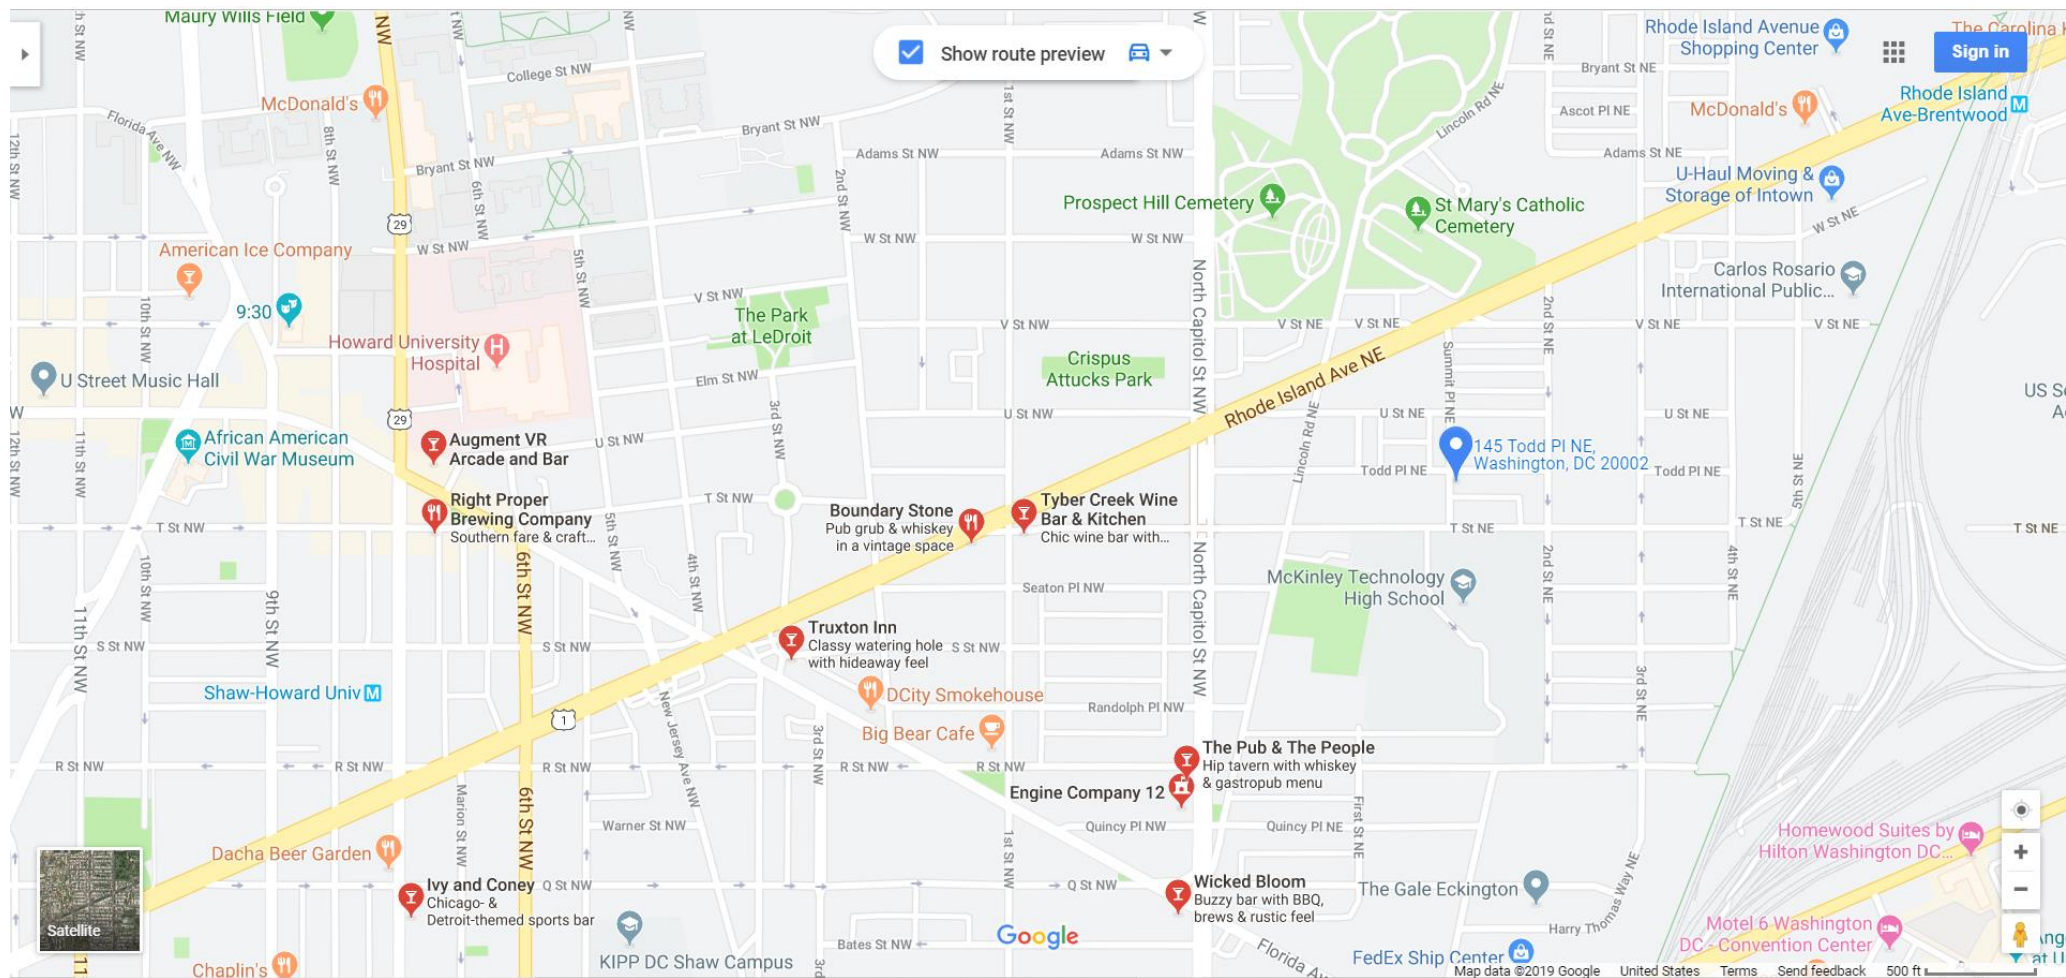

# NEIGHBORHOOD MAP OF 145 TODD PLACE NE

**METRO:** NoMa/Galludet – 0.9 miles

**GROCERY:** GIANT Food – 1 mile

**EATS:** Union Market – 1 mile

**WALK SCORE:** 85